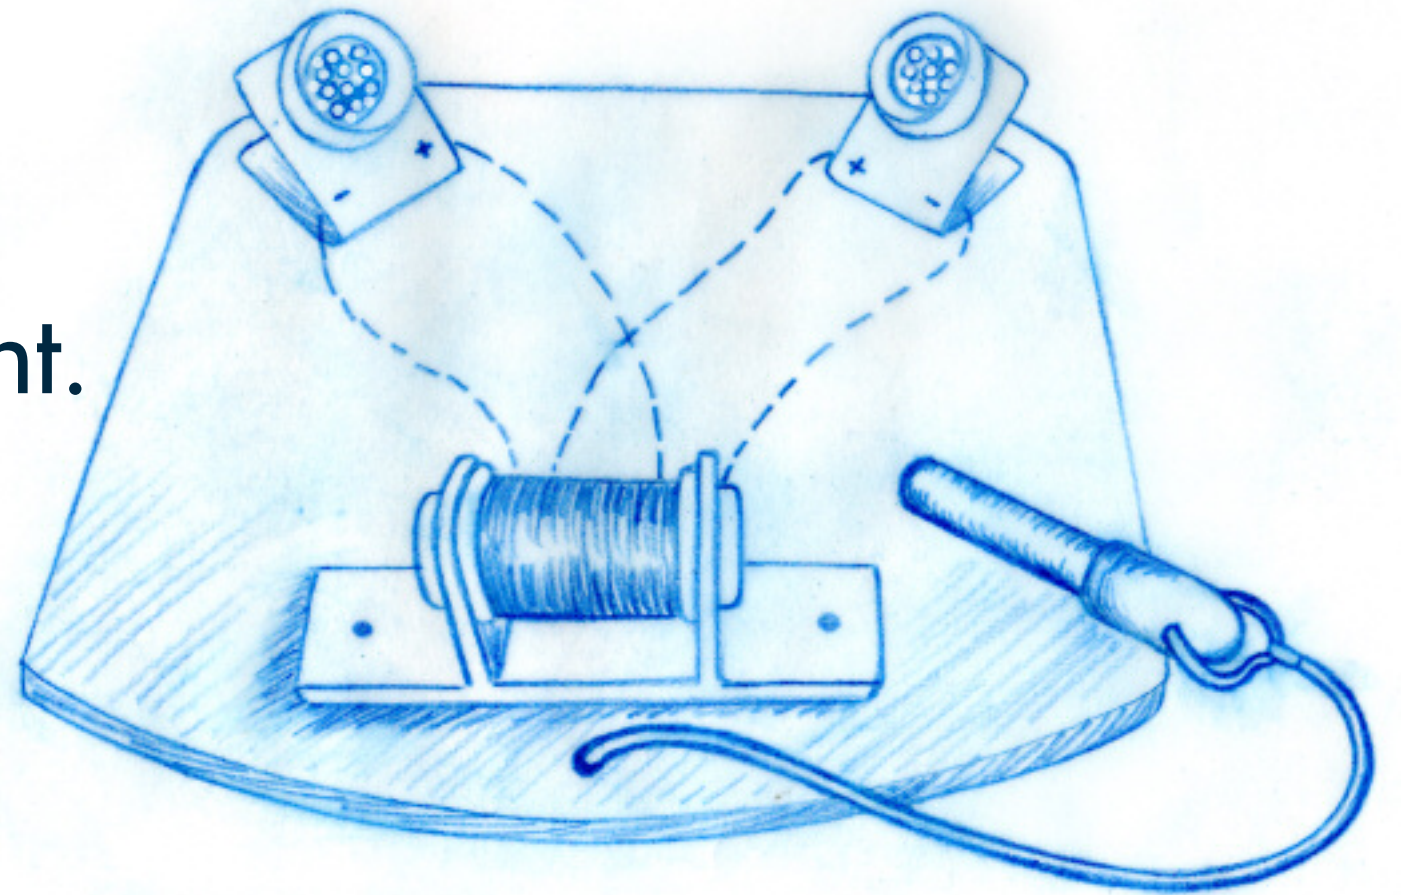

Push/Pull Generator

This small electric generator turns your muscle power into electrical energy to light the lights. In a generator, magnetic fields are used to produce electric current. To provide enough electricity to power our homes, our cities, and our whole nation, big generators use giant coils of wire and huge magnets to change the energy from waterfalls, wind, or steam into electricity.

Magnet + Movement + Wire = Electrical Current

Spin Generator

This small electric generator changes your muscle power into electrical energy to move the meter and light the lights. In a generator, magnetic fields are used to produce electric current. To provide enough electricity to power our homes, our cities, and our whole nation, big generators use giant coils of wire and huge magnets to change the energy from waterfalls, wind, or steam into electricity.