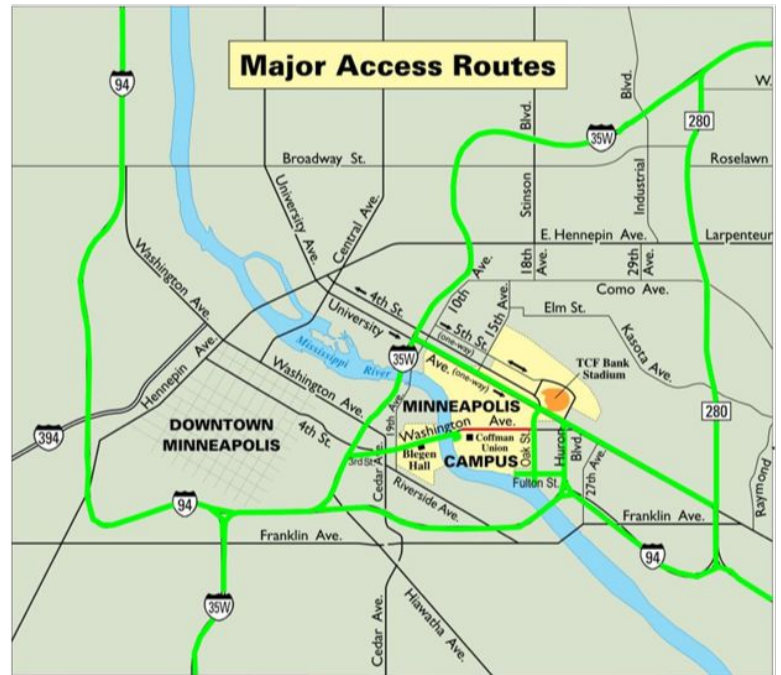

Directions (35W from the south): As you're nearing the downtown Minneapolis area, proceed to make your way to the far right lane to follow exit 16B to merge onto I-94 E towards St. Paul. Once on I-94E, after 1.5 miles or so you will exit on 235B Huron Boulevard. Take a left at the stoplight onto Fulton Street. Continue on Fulton Street SE which becomes East River Parkway. The East River Road parking garage entrance will be on your right.

Directions (35W from the north): Take the University Avenue/4th Street exit. Turn left at University Avenue and head toward the East Bank. Turn right onto Oak Street, then right onto Fulton Street SE. Fulton Street becomes East River Road. The East River Road parking garage entrance will be on your right.

Directions (I-94 from the east): Follow I-94 towards Minneapolis and take the Huron Boulevard exit (235B) (north exit only). Take a left at the stoplight onto Fulton Street. Continue on Fulton Street SE which becomes East River Parkway. The East River Road parking garage entrance will be on your right.

Directions (I-94 from the west): Follow I-94 towards St. Paul and take the Huron Boulevard exit (235B) (north exit only). Take a left at the stoplight onto Fulton Street. Continue on Fulton Street SE which becomes East River Parkway. The East River Road garage entrance will be on your right.

Visit the Coffman Memorial Union Website:
<https://sua.umn.edu/visit/locations/coffman-memorial-union#directions>

Parking

Parking is available in the East River Road Parking Garage. You will pay as you exit. There are no in/out privileges.

Public Transportation

If taking public transportation, you should look-up directions to Coffman Memorial Union.

1. **Bus:** There are two bus stops located immediately in front of Coffman
2. Washington Ave and Coffman Union Station: South of Washington Ave.
   - Washington Ave SE at Coffman Union N: North of Washington Ave.

Light Rail: The East Bank Station on the Green Line stops two blocks east of Coffman Memorial Union on Washington Ave.

Participant and Performance Prop/Exhibit Drop-Off

Exhibit and CMU Performances: The light rail on Washington Avenue has restricted vehicle access to Coffman. There are no routes to access the rear of Coffman Union for student drop-offs and pick-ups from Washington Avenue. All participants should access the event through the East River Road Parking Garage.

Ford Hall Performances: Performance students who are assigned to present in Ford Hall may find it more convenient to get dropped off behind Morrill Hall. You can access this spot by going south on Church Street from University Avenue or 4th Avenue.